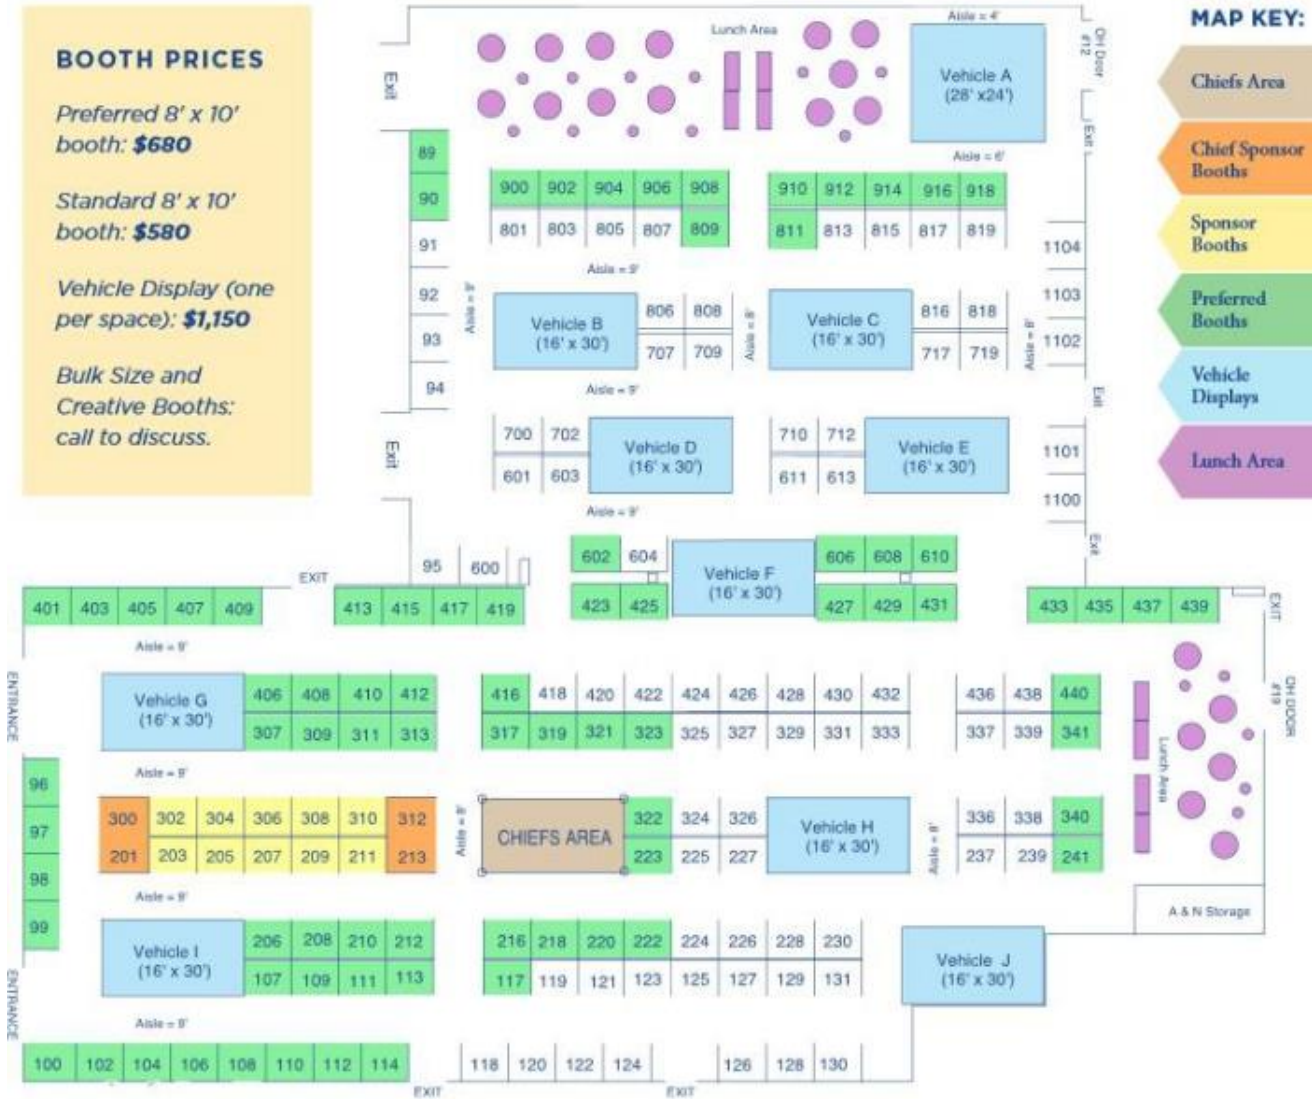

BOOTH PRICES

Preferred 8' x 10' booth: **\$680**

Standard 8' x 10' booth: **\$580**

Vehicle Display (one per space): **\$1,150**

Bulk Size and Creative Booths: call to discuss.

MCPC 2016 Exhibitor Guide Listings as of 4.13.16

Company	Booth #
3M (Commander Sponsor)	302
2nd Wind	902
AAA Minnesota/Iowa	125
Assessment Associates International	427
Abrams & Schmidt, LLC	311
ACADIA HealthCare	108
Advanced Graphix Inc.	120
Aftermath Services, LLC	413
Aladtec, Inc.	107
Allegra Downtown St. Paul	403
All Traffic Solutions	237
Altai Footwear	106
ALPHA Training, Tactics & Sales	337
Amazon Web Services (Commander Sponsor)	211
AmeriGas Propane	Vehicle H
American Security Cabinets	92