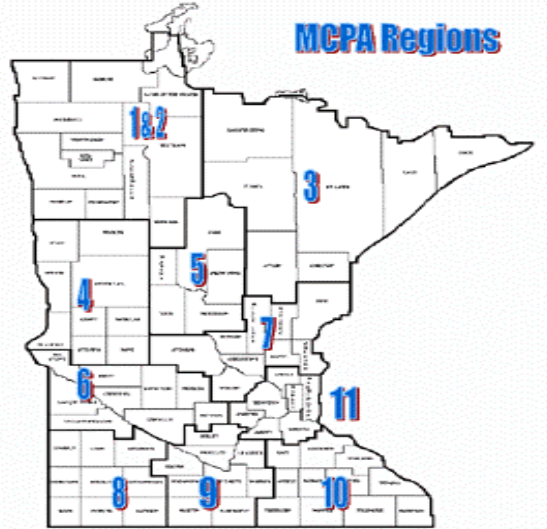

## MINNESOTA CHIEFS OF POLICE ASSOCIATION

DEDICATED TO THE IDEALS OF PROFESSIONAL POLICING

### 2024 Regional Representatives

#### Region 1 & 2

Chief Marissa Adam  
Thief River Falls Police Department  
102 1st St W  
Thief River Falls, Minnesota 56701  
Agency: 218-683-7072  
Direct: 218-416-7089  
[madam.trfpd@citytrf.net](mailto:madam.trfpd@citytrf.net)